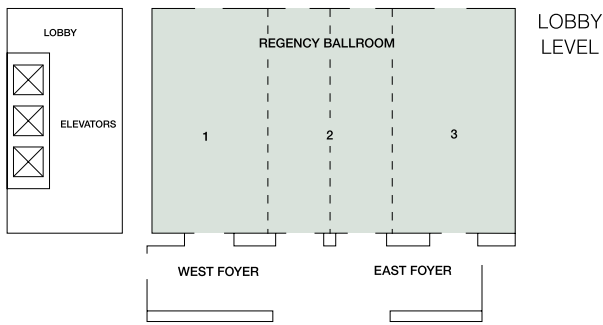

Hyatt Regency Lexington

at Lexington Center

DIRECTIONS

From Bluegrass Airport (6 miles): Follow signs from U.S. 60 East (Versailles Road) into downtown Lexington. Versailles Road turns into Maxwell Street. Turn left onto South Broadway at first traffic signal. Hotel is on corner of High Street and South Broadway.

ALL MEETING SPACE IS WHEELCHAIR ACCESSIBLE