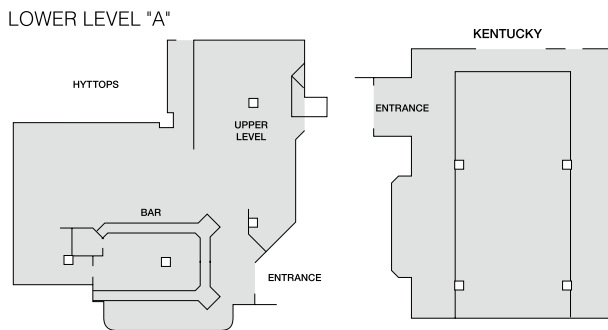

Hyatt Regency Lexington

at Lexington Center

DIRECTIONS

From Bluegrass Airport (6 miles): Follow signs from U.S. 60 East (Versailles Road) into downtown Lexington. Versailles Road turns into Maxwell Street. Turn left onto South Broadway at first traffic signal. Hotel is on corner of High Street and South Broadway.

ALL MEETING SPACE IS WHEELCHAIR ACCESSIBLE