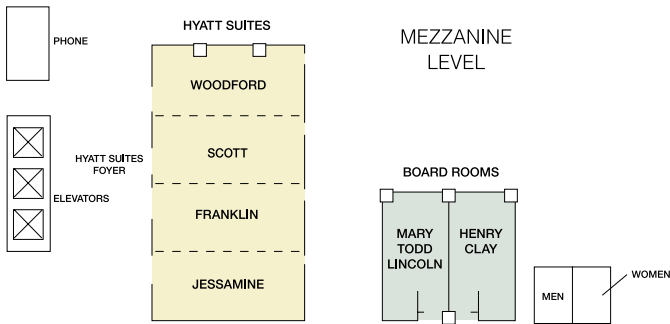

Hyatt Regency Lexington

at Lexington Center

DIRECTIONS

From Bluegrass Airport (6 miles): Follow signs from U.S. 60 East (Versailles Road) into downtown Lexington. Versailles Road turns into Maxwell Street. Turn left onto South Broadway at first traffic signal. Hotel is on corner of High Street and South Broadway.

ALL MEETING SPACE IS WHEELCHAIR ACCESSIBLE